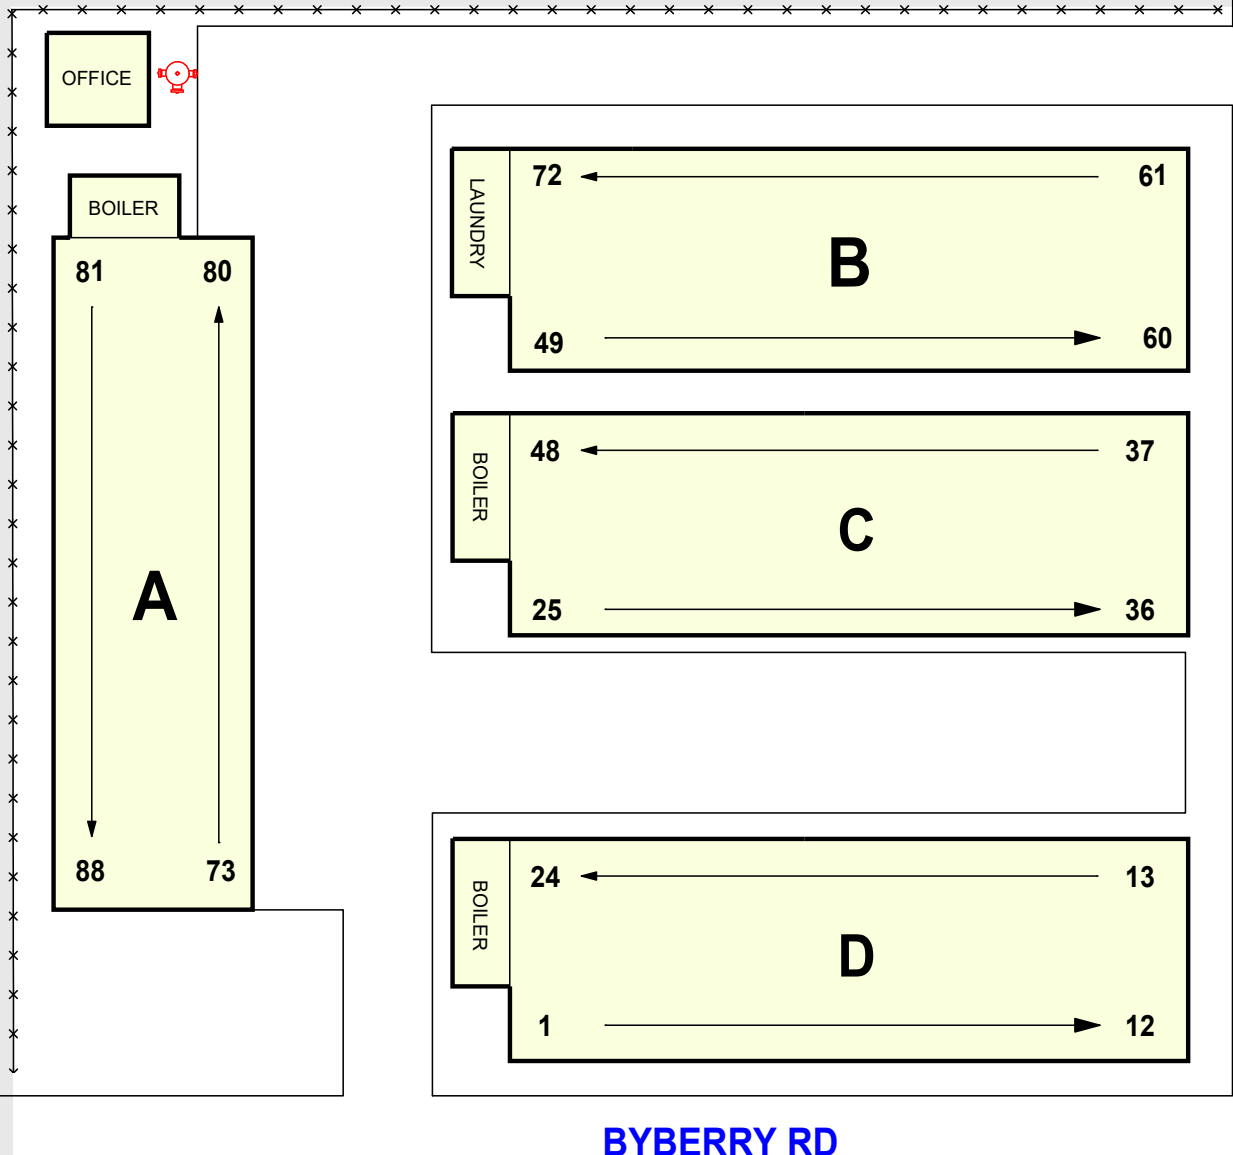

KNIGHTS CROSSING

3404 KNIGHTS RD

65-13

BOX 65-9

ANNINA LA

SEE BOX 65-9
FOR STREET REFERENCE

2655

600' TO ENTRANCE

BYBERRY RD

KNIGHTS RD

BOX 65-6